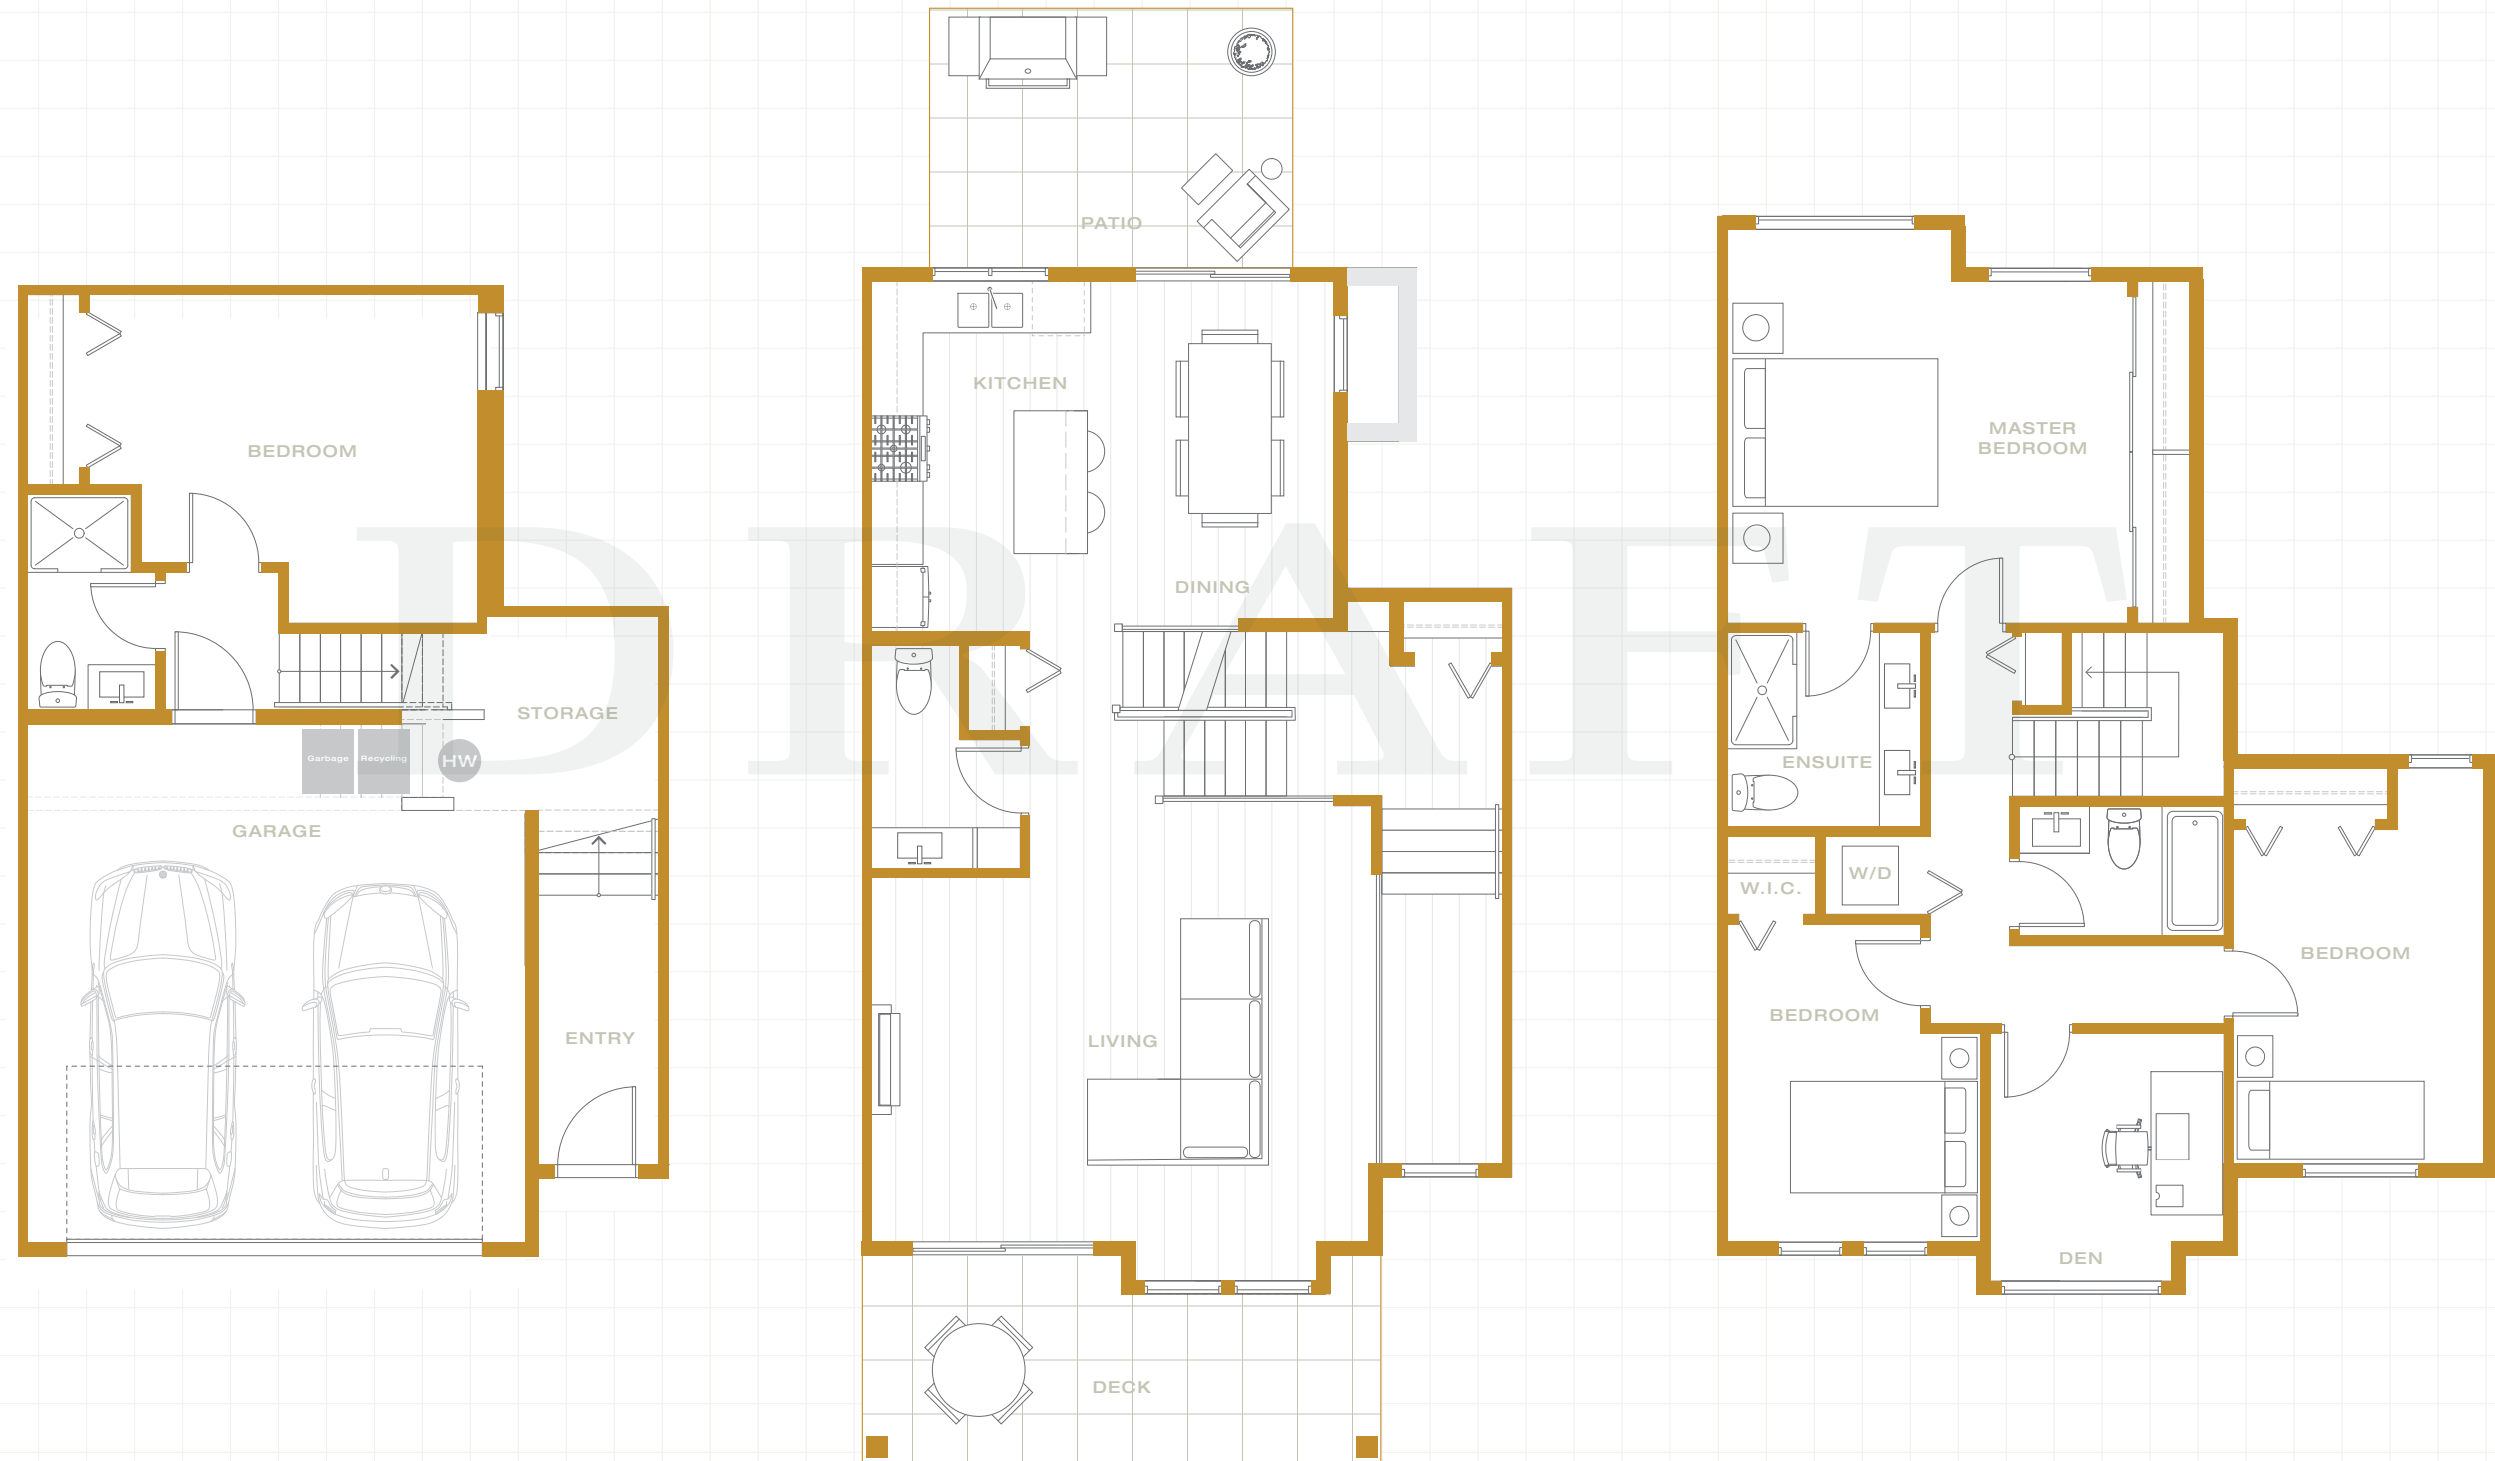

Coast Meridian Rd

4 BEDROOM 4 BATH 1811-1991SF

Lower Level

Main Level

Upper Level

4 BEDROOM + DEN 4 BATH 2152SF

Lower Level

Main Level

Upper Level

3 BEDROOM

3 BATH

1388-1397SF

Lower Level

Main Level

Upper Level

3 BEDROOM + DEN