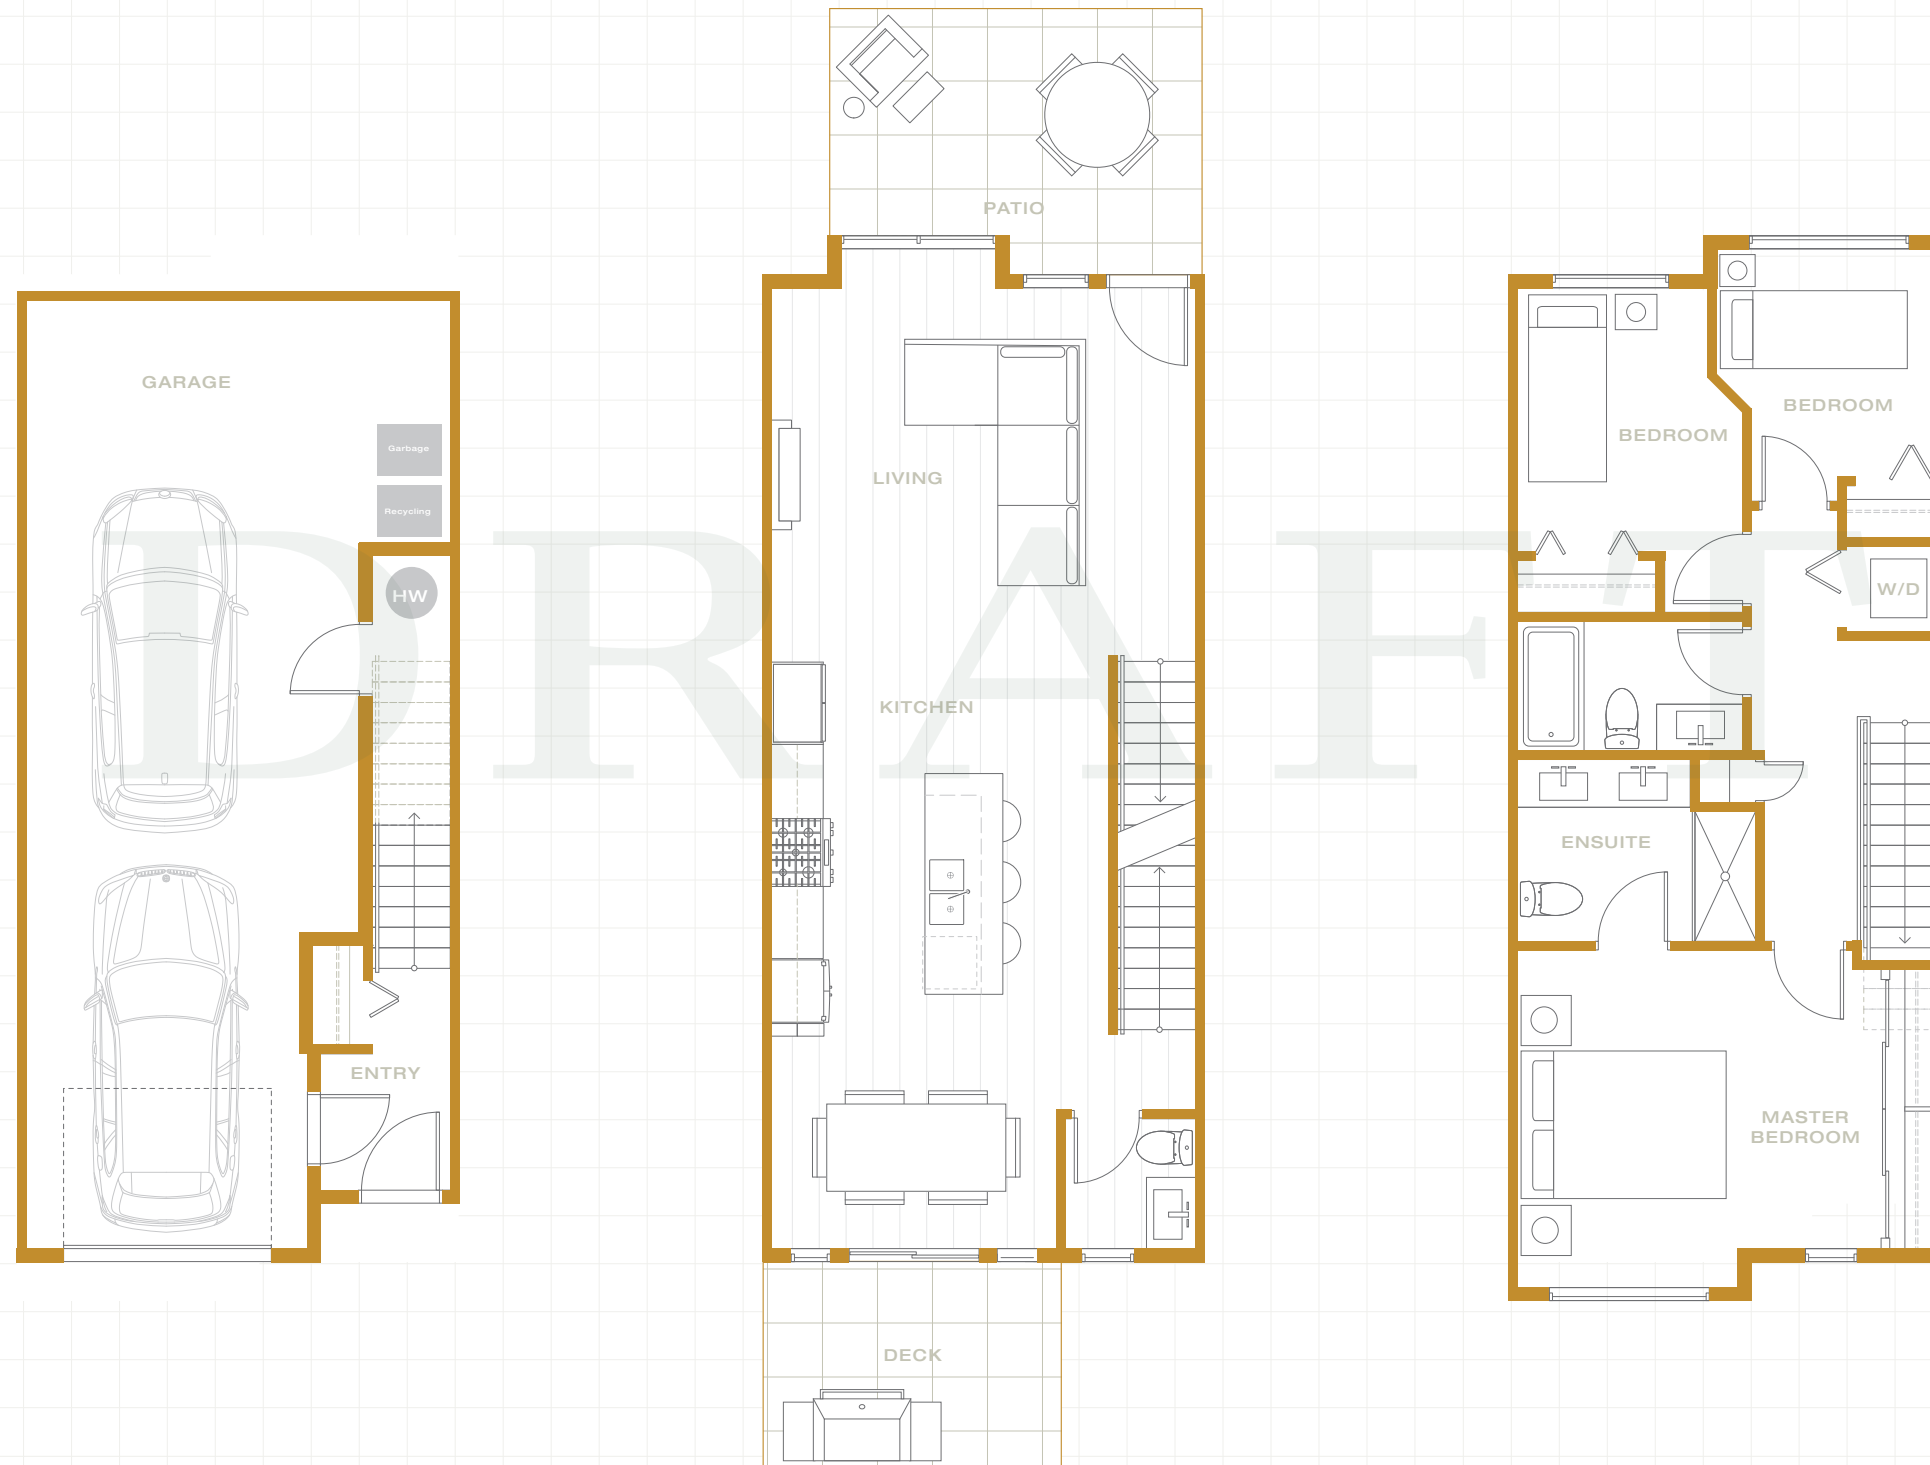

3 BEDROOM

3 BATH

1388-1397SF

Lower Level

Main Level

Upper Level