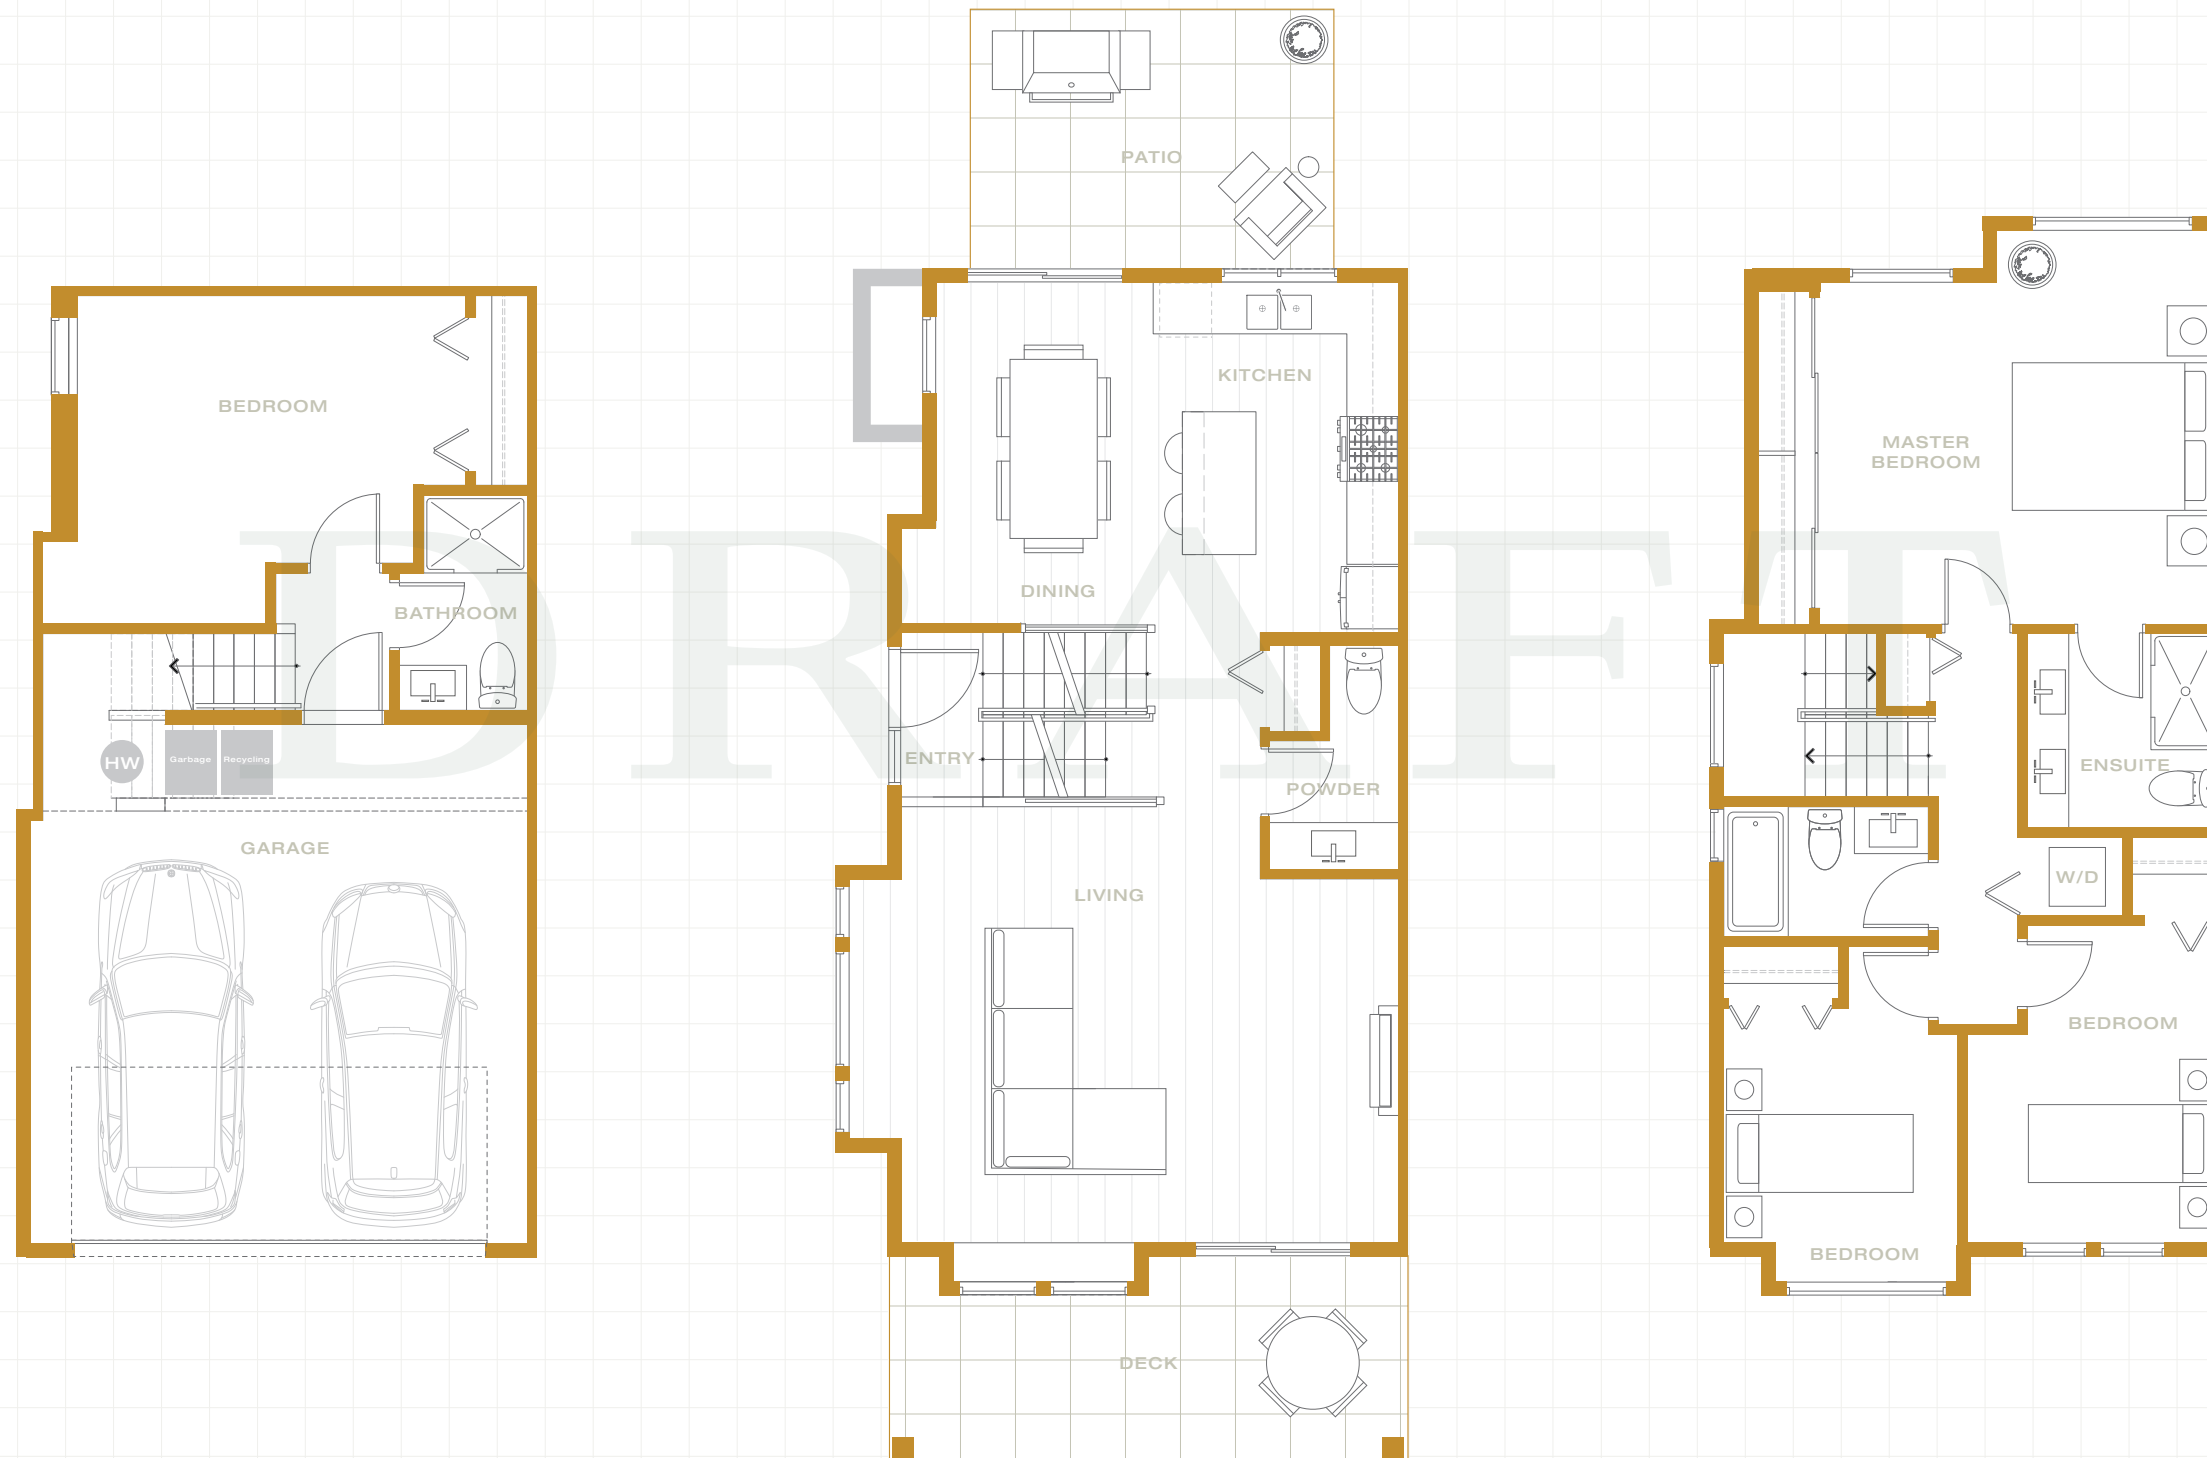

Coast Meridian Rd

4 BEDROOM 4 BATH 1811-1991SF

Lower Level

Main Level

Upper Level

4 BEDROOM + DEN 4 BATH 2152SF

Lower Level

Main Level