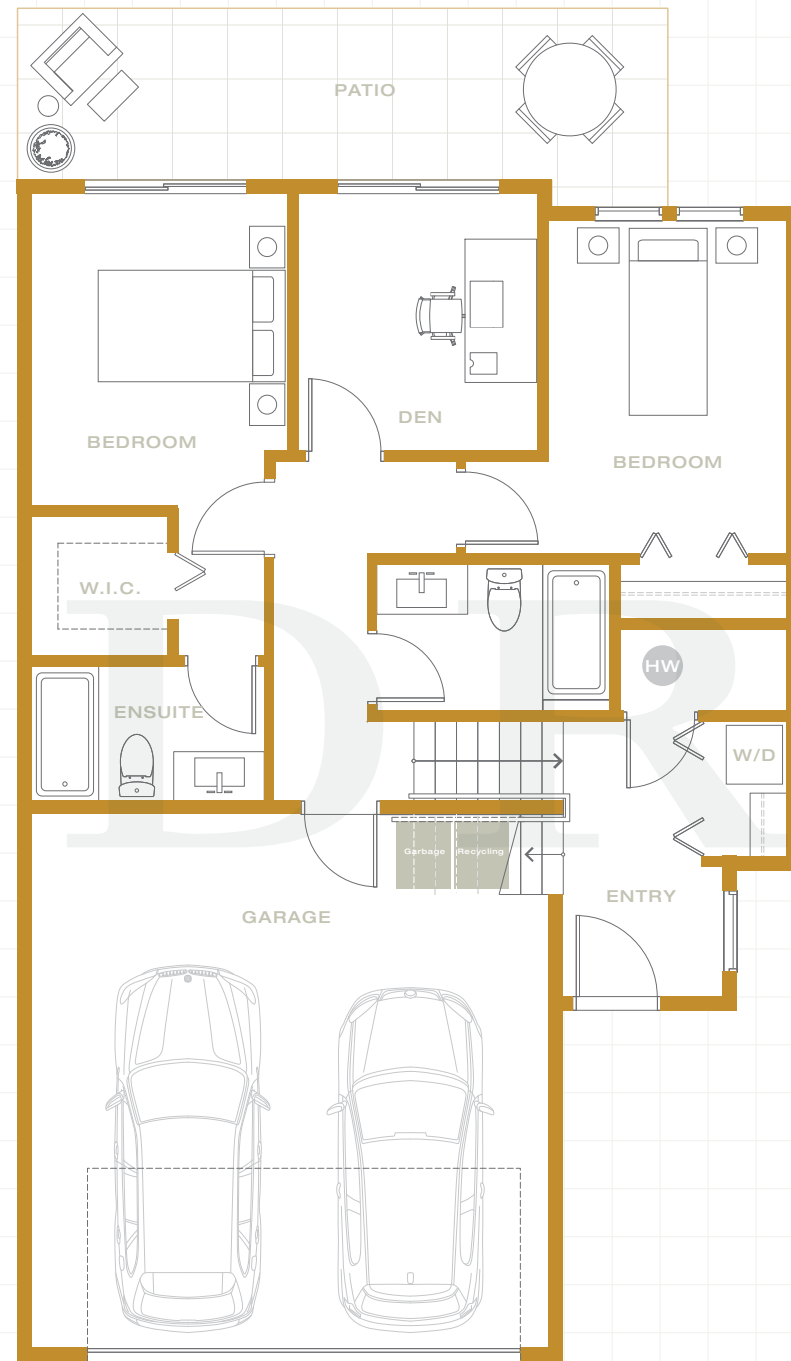

Coast Meridian Rd

4 BEDROOM 4 BATH 1811-1991SF

Lower Level

Main Level

Upper Level

4 BEDROOM + DEN 4 BATH 2152SF

Lower Level

Main Level

Upper Level

3 BEDROOM

3 BATH

1388-1397SF

Lower Level

Main Level

Upper Level

3 BEDROOM + DEN

3-4 BATH

1798-1960SF

Lower Level

Main Level

LIVETIMBERRIDGE.CA

BUILT BY

SALES BY