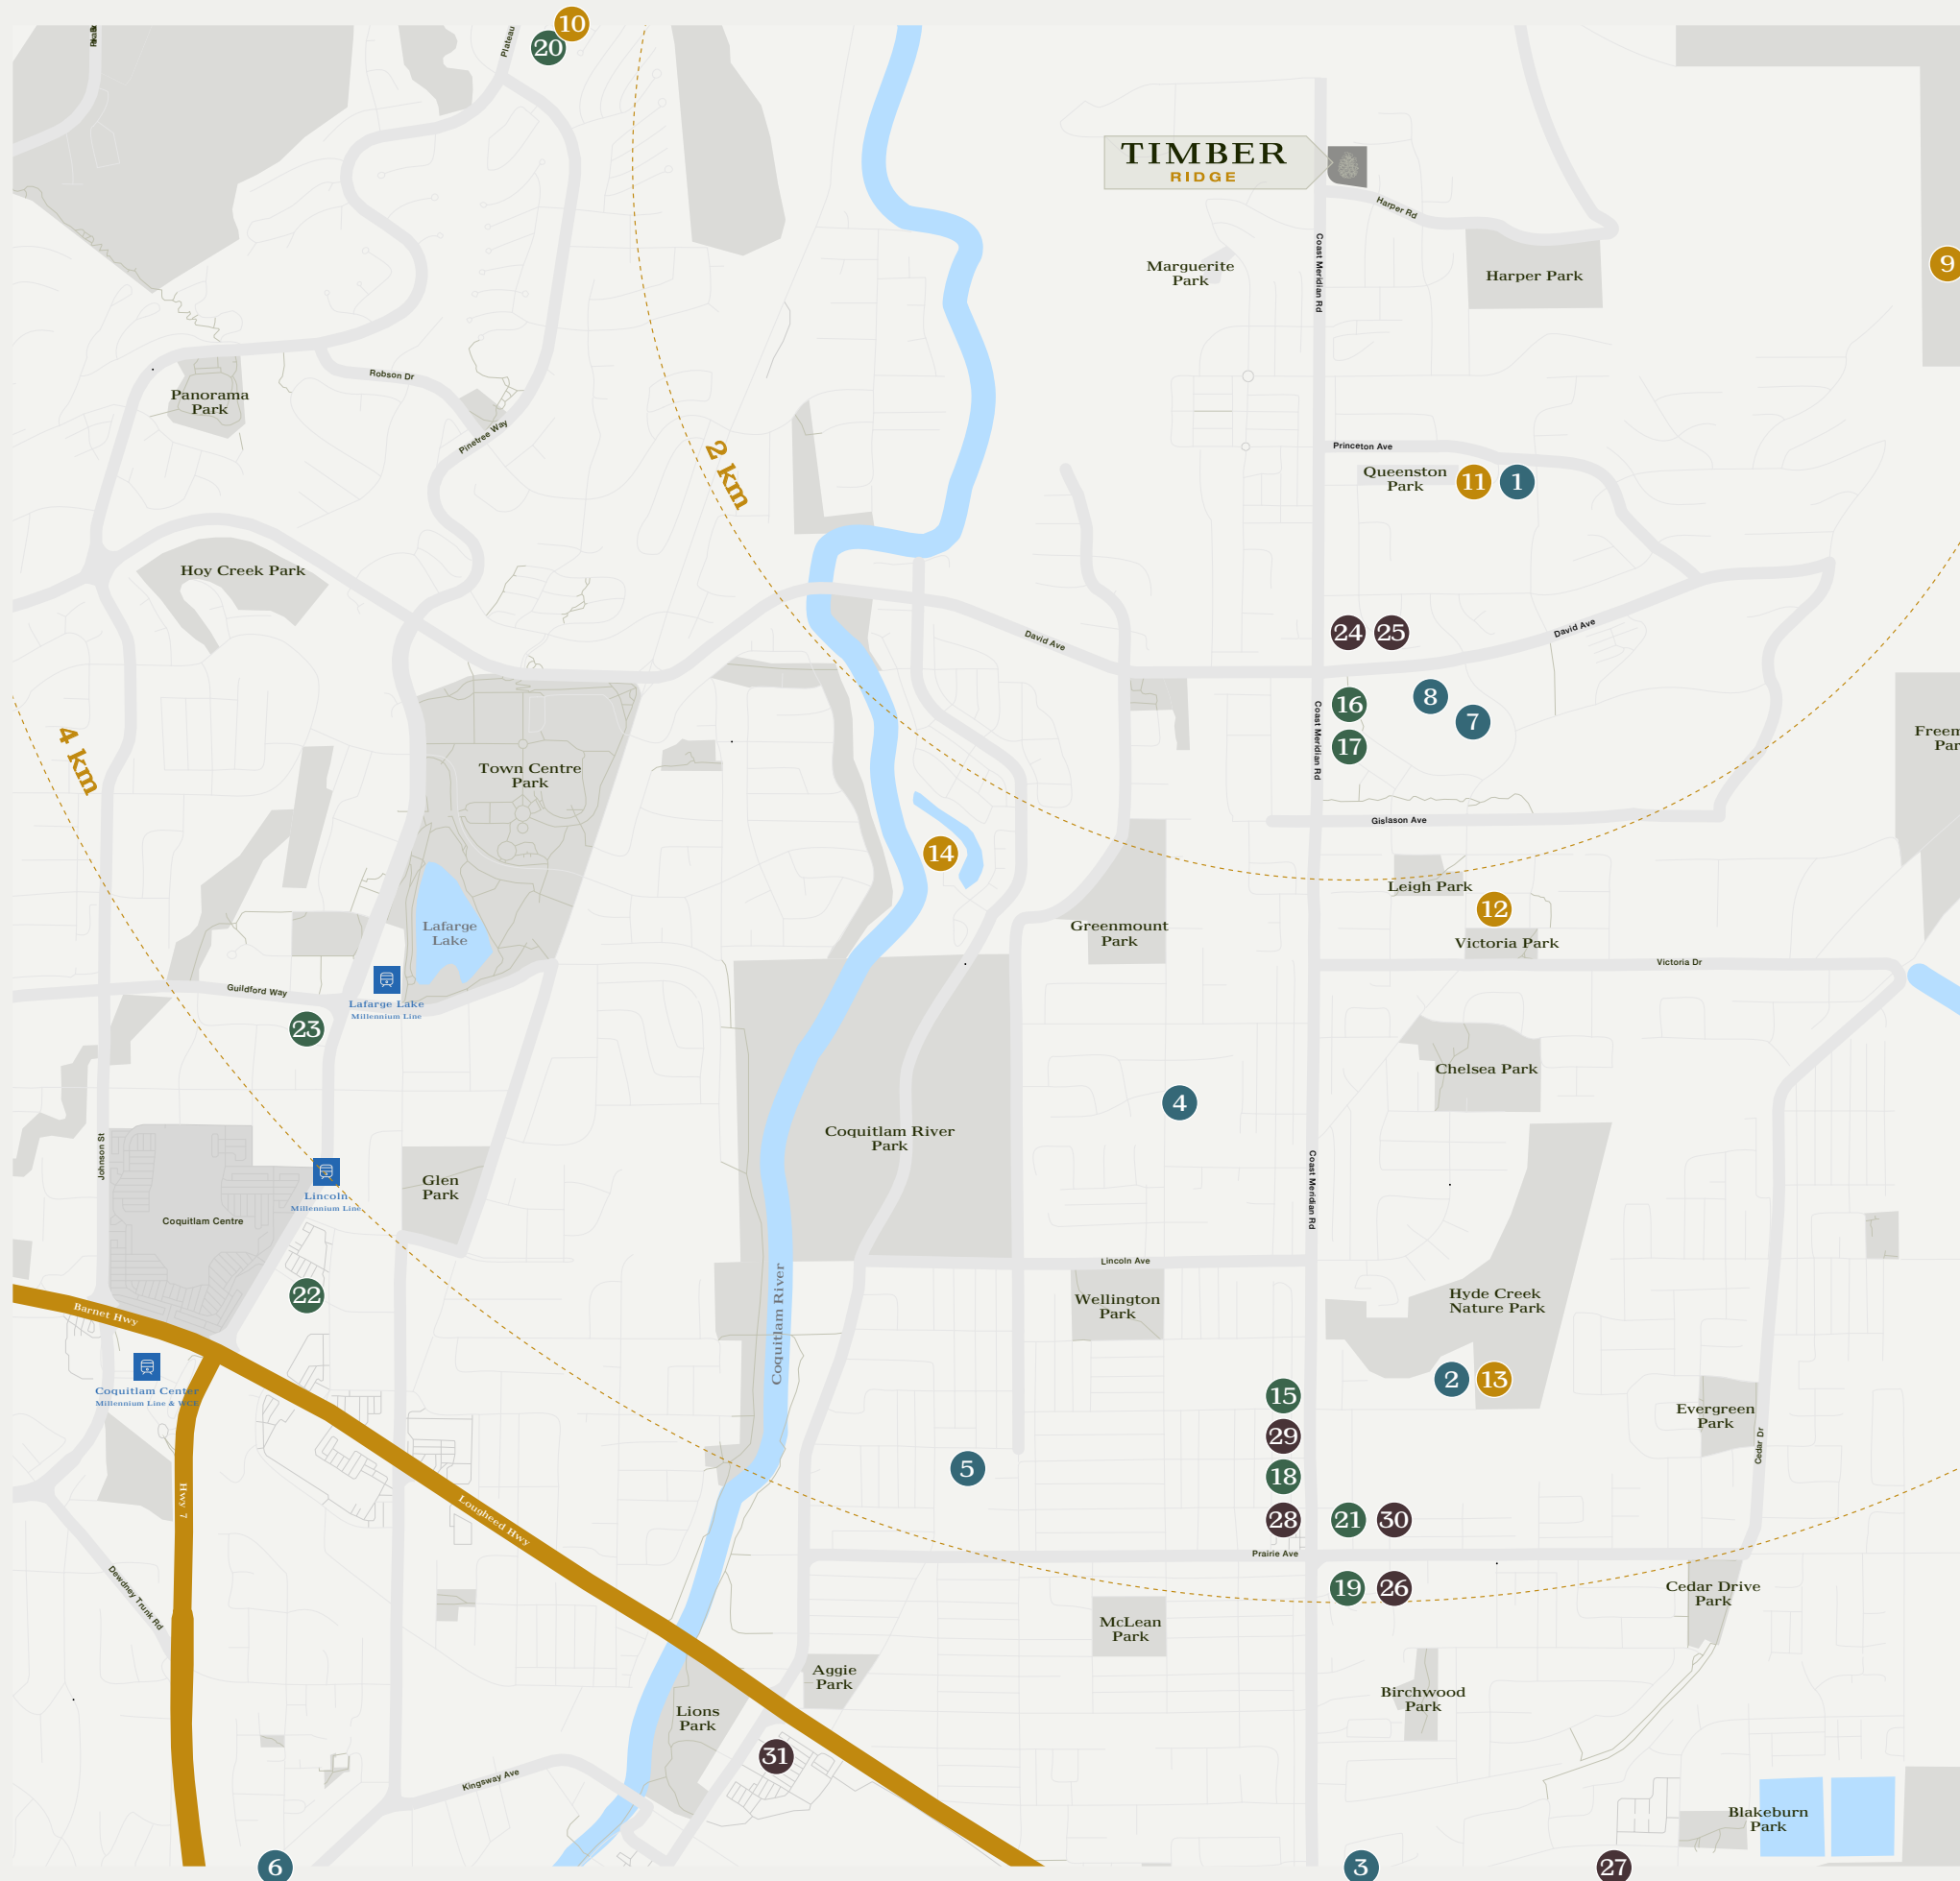

A COMMUNITY TO CALL YOUR OWN

Timber Ridge is just minutes away from amenities, shopping and schools as well as some of the best trails nature has to offer.

SCHOOLS

1. Smiling Creek Elementary	5. École Kwayhquitlum Middle
2. Minnehada Middle	6. École Riverside Secondary
3. Terry Fox Secondary	7. Future Middle School
4. École Irvine Elementary	8. Future Secondary School

OUTDOORS

9. Pinecone Burke Provincial Park	12. Victoria Community Centre
10. Westwood Plateau Golf & Country Club	13. Hyde Creek Recreation Centre
11. Smiling Creek Activity Centre	14. River Springs Community Centre

DINING

15. Sushi Village	20. Rogues Bar & Grill
16. Hiraku Sushi	21. Kisso
17. Subway	22. The Keg
18. Arms Pub	23. Caffé Divano
19. Starbucks	

SHOPPING

24. Shoppers Drug Mart	28. Arms Liquor Store
25. TD Canada Trust	29. Millenium Meats
26. Save-on-Foods	30. Nature Way Farm Market
27. Costco	31. Safeway