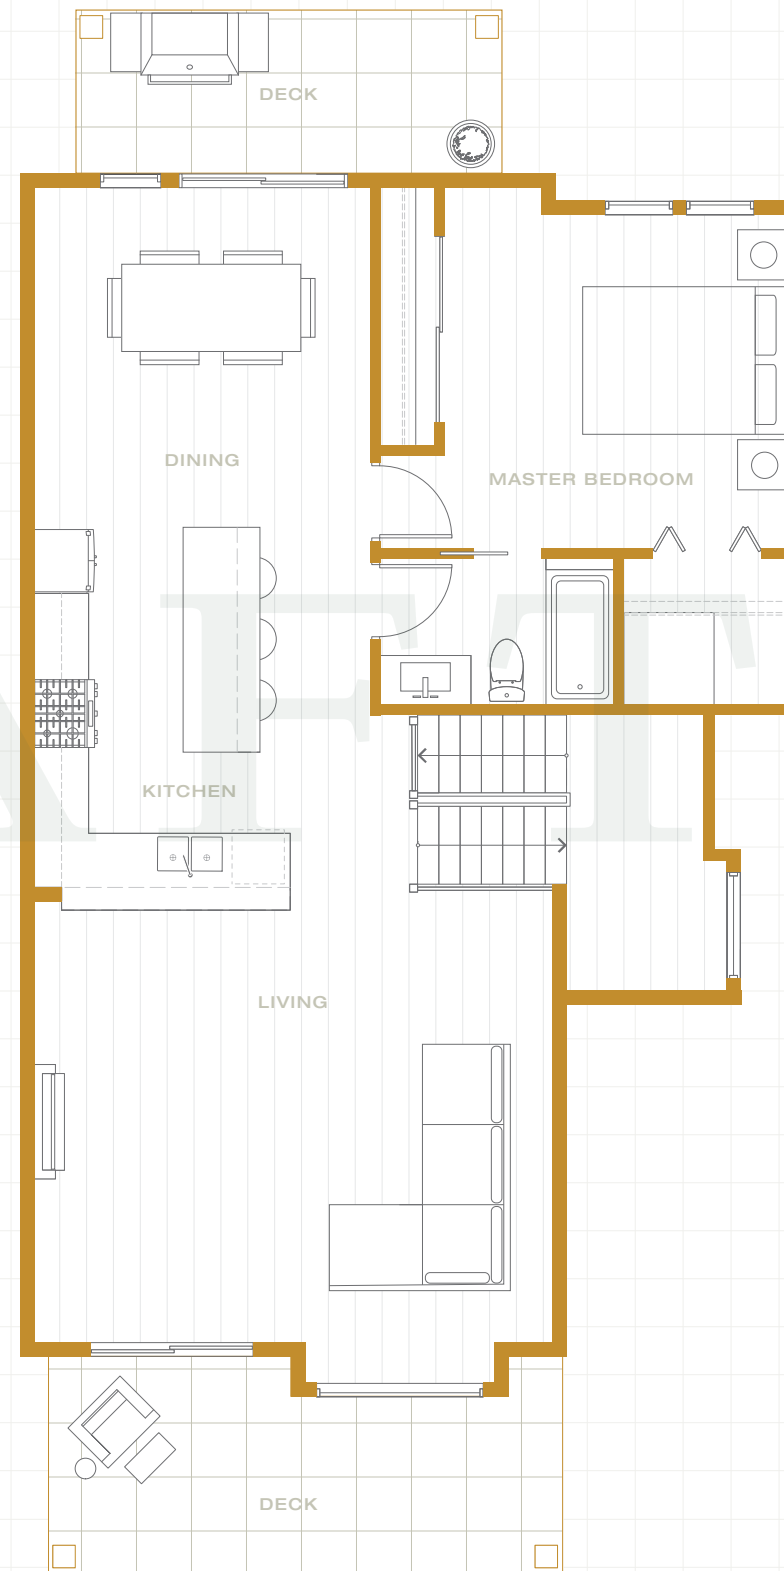

Coast Meridian Rd

4 BEDROOM 4 BATH 1811-1991SF

Lower Level

Main Level

Upper Level

4 BEDROOM + DEN 4 BATH 2152SF

Lower Level

Main Level

Upper Level

3 BEDROOM

3 BATH

1388-1397SF

Lower Level

Main Level

Upper Level

3 BEDROOM + DEN

3-4 BATH

1798-1960SF

Lower Level

Main Level

LIVETIMBERRIDGE.CA

BUILT BY

SALES BY