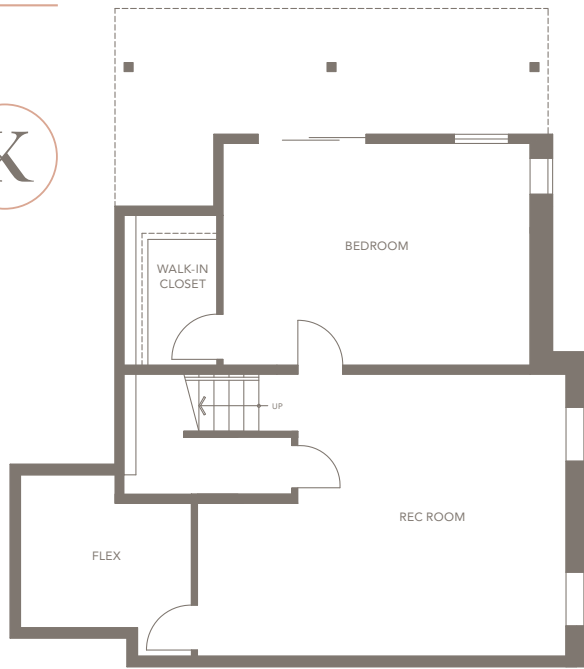

PLAN D

3 BEDROOM, REC ROOM+FLEX, 2½ BATHROOM
2,519 SQ.FT.

LOWER

MAIN

UPPER