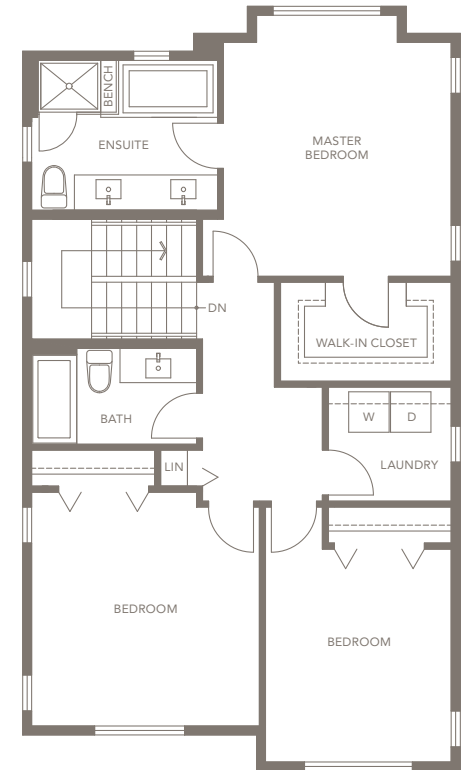

PLAN D

3 BEDROOM, REC ROOM+FLEX, 2½ BATHROOM
2,519 SQ.FT.

LOWER

MAIN

UPPER