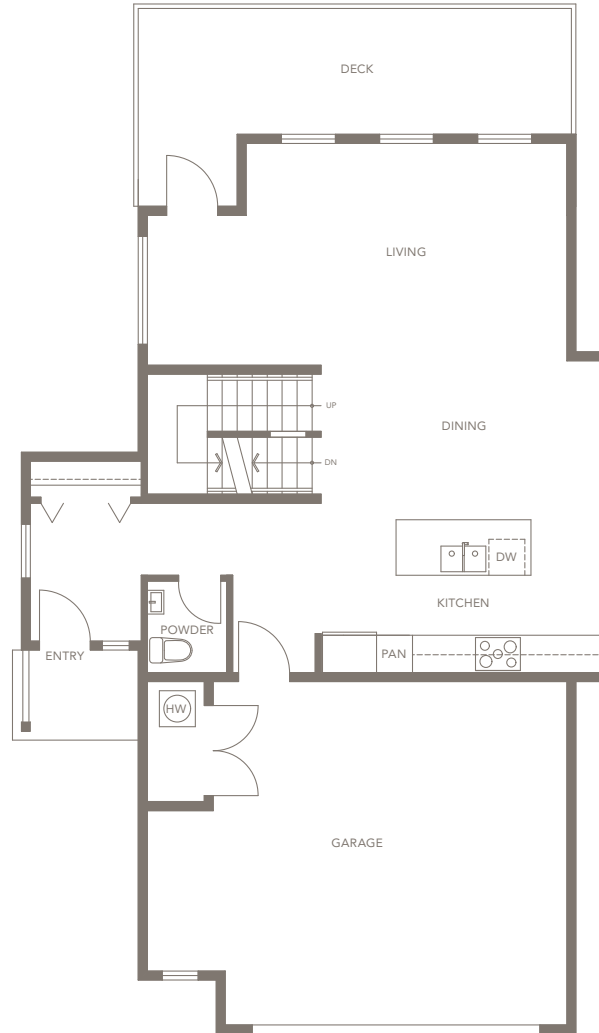

PLAN D

3 BEDROOM, REC ROOM+FLEX, 2½ BATHROOM
2,519 SQ.FT.

LOWER

MAIN

UPPER