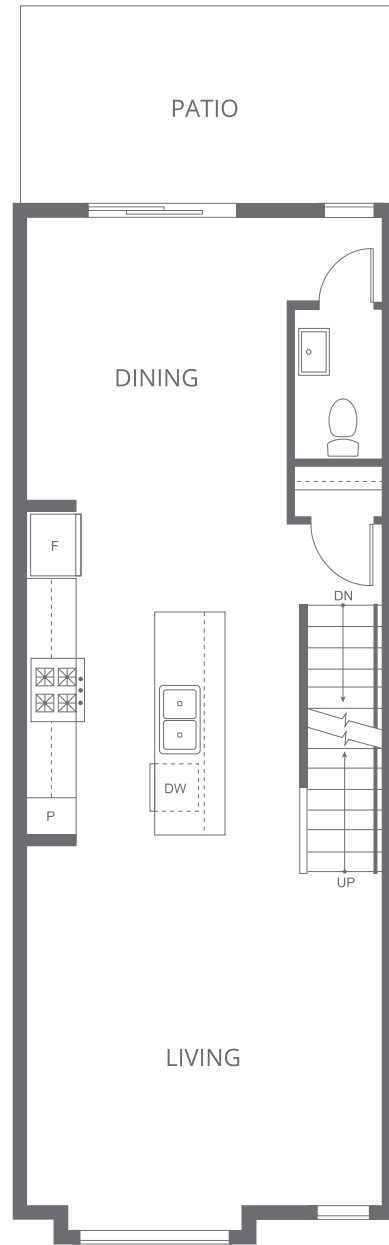

LOWER

MAIN

UPPER

ROOFTOP PATIO

**PLAN D1**

3 BEDROOM, 2 FULL BATHROOMS, POWDER ROOM  
1,314 SQ FT