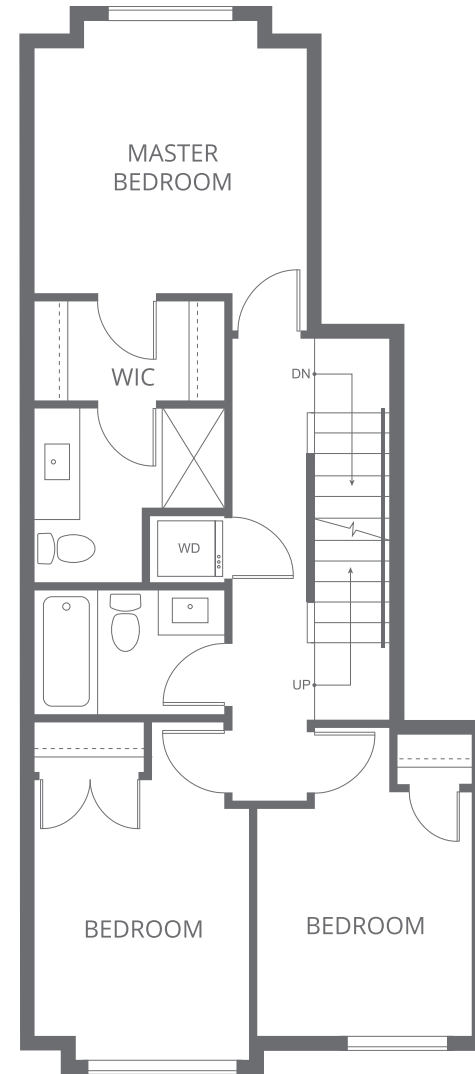

LOWER

MAIN

UPPER

ROOFTOP PATIO

**PLAN D1**

3 BEDROOM, 2 FULL BATHROOMS, POWDER ROOM  
1,314 SQ FT