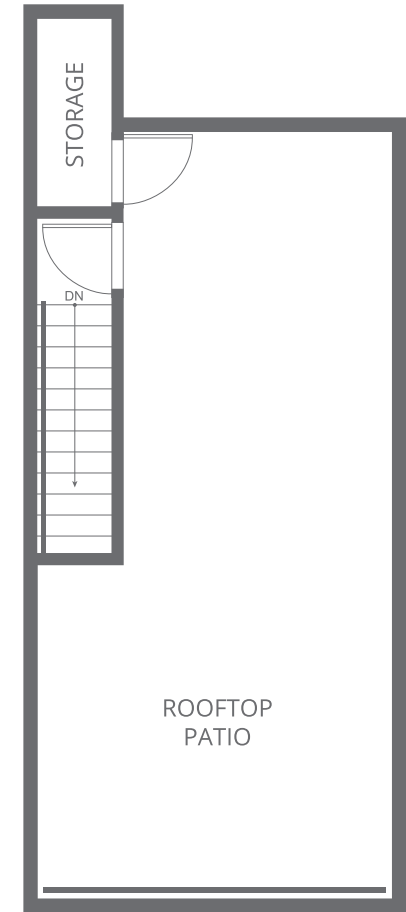

LOWER

MAIN

UPPER

ROOFTOP PATIO

PLAN D

3 BEDROOM, 2 FULL BATHROOMS, POWDER ROOM
1,331 SQ FT