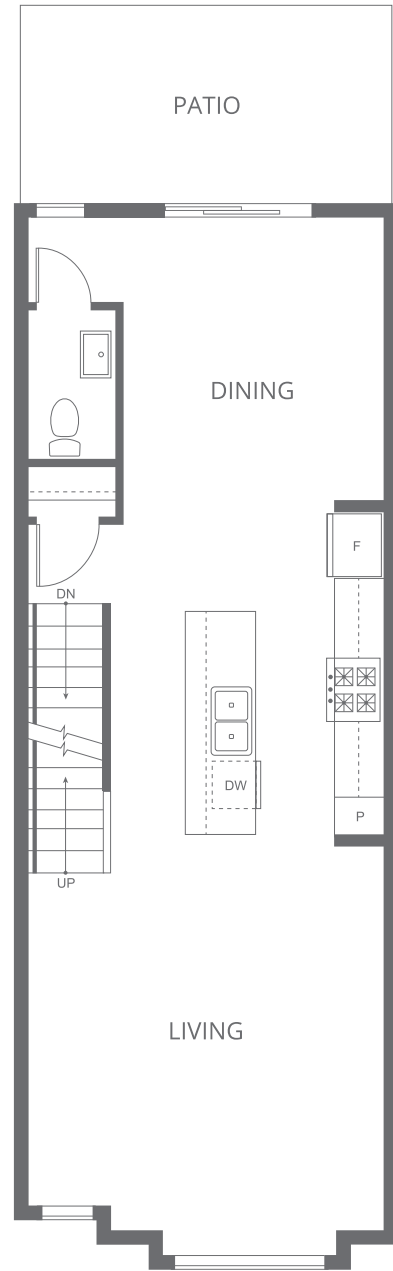

LOWER

MAIN

UPPER

ROOFTOP PATIO

PLAN D

3 BEDROOM, 2 FULL BATHROOMS, POWDER ROOM
1,331 SQ FT