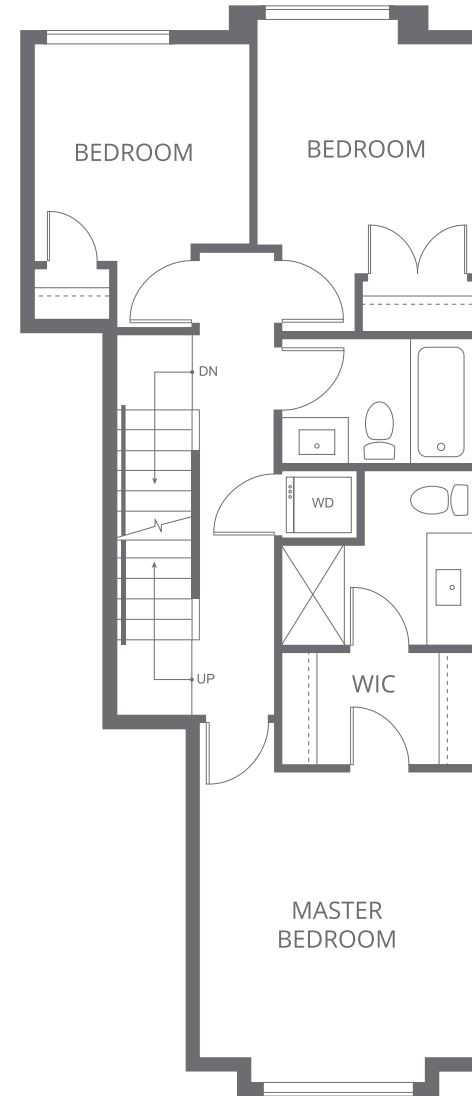

LOWER

MAIN

UPPER

ROOFTOP PATIO

PLAN D

3 BEDROOM, 2 FULL BATHROOMS, POWDER ROOM
1,331 SQ FT