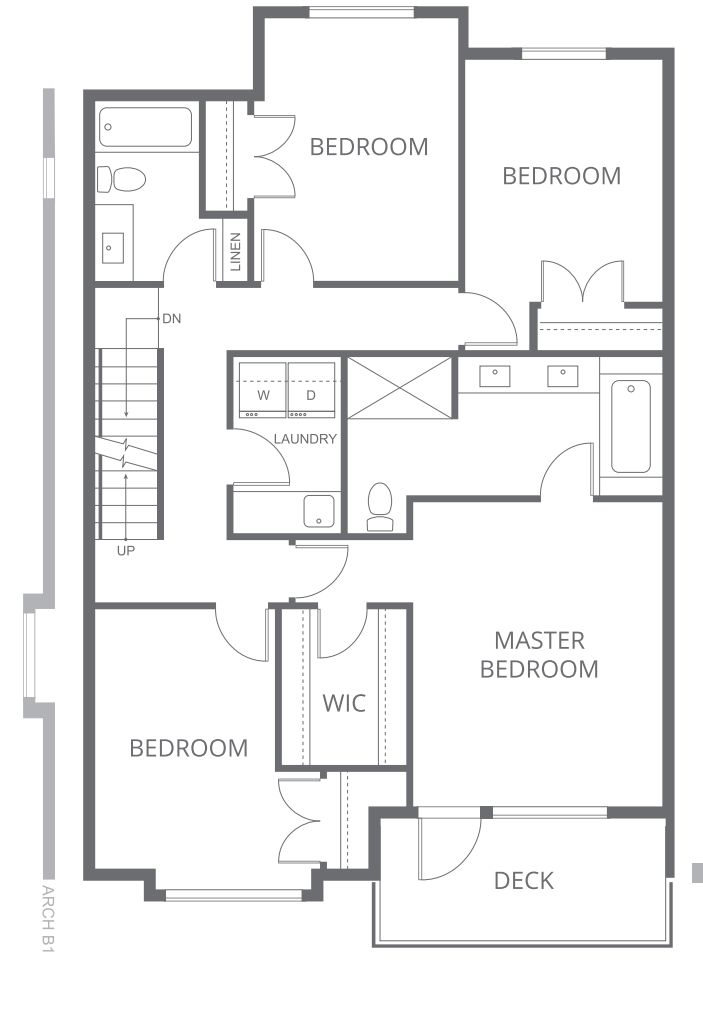

LOWER

MAIN

UPPER

ROOFTOP PATIO

PLAN B

4 BEDROOM (OPTION FOR 5), 3 FULL BATHROOMS , POWDER ROOM, RECREATION ROOM
2,348 - 2,375 SQ FT