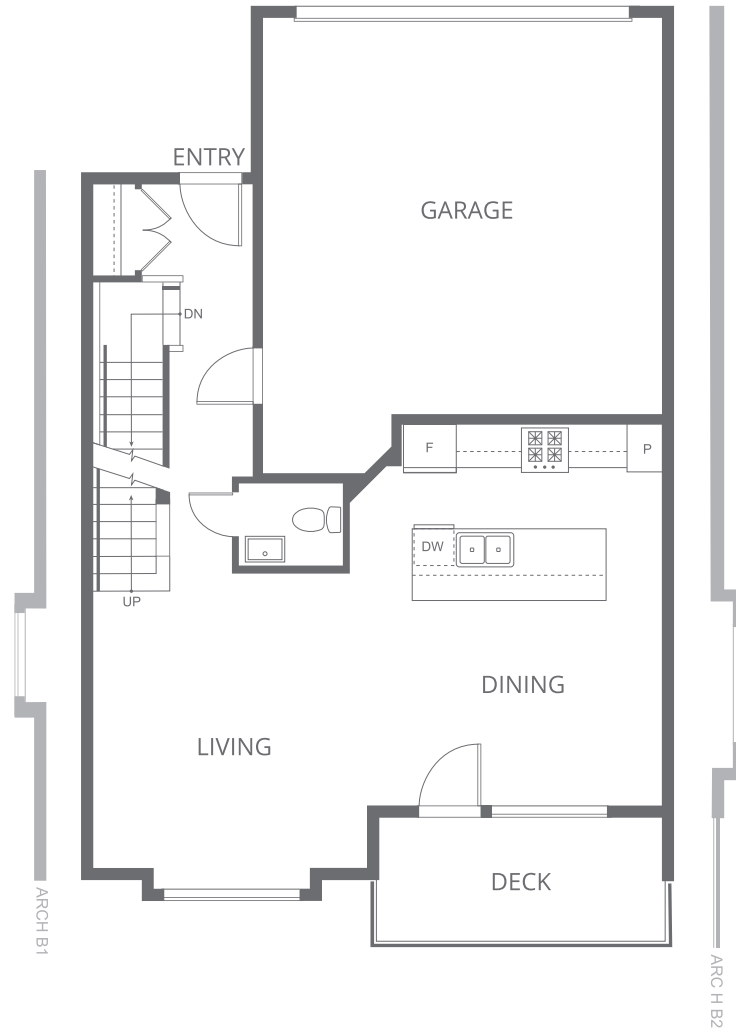

LOWER

MAIN

UPPER

ROOFTOP PATIO

PLAN B

4 BEDROOM (OPTION FOR 5), 3 FULL BATHROOMS , POWDER ROOM, RECREATION ROOM
2,348 - 2,375 SQ FT