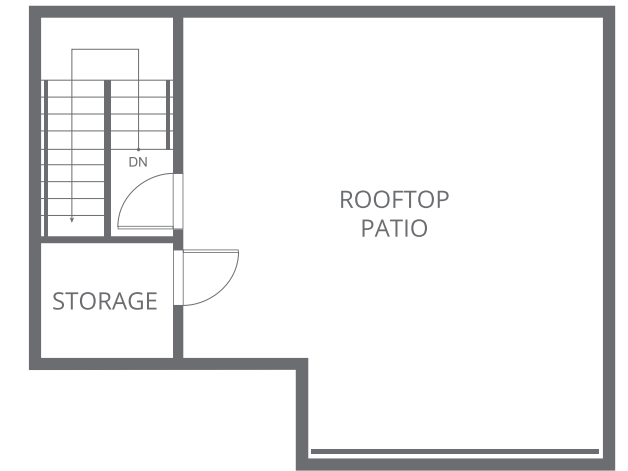

LOWER

MAIN

UPPER

ROOFTOP PATIO

PLAN B

4 BEDROOM (OPTION FOR 5), 3 FULL BATHROOMS , POWDER ROOM, RECREATION ROOM
2,348 - 2,375 SQ FT